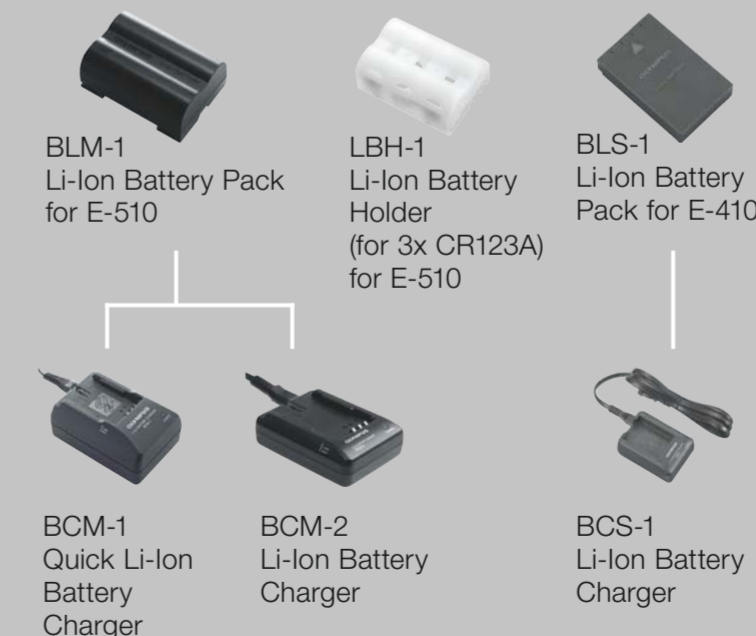

Adapter

EC-14
Tele Converter

EX-25
Extension Tube

MF-1
OM-Adapter

VA-1
Angle Finder

Underwater Case

PT-E03
Underwater Case
(only for E-410)

Flash

Battery

E-System Bag

Remote Control

Eyecup

*Only with MF **Recommended max. aperture 1:4.0 ***E-410/E-510 no release via FP-1

Specifications and appearances are subject to change without any notice or obligation on the part of the manufacturer.