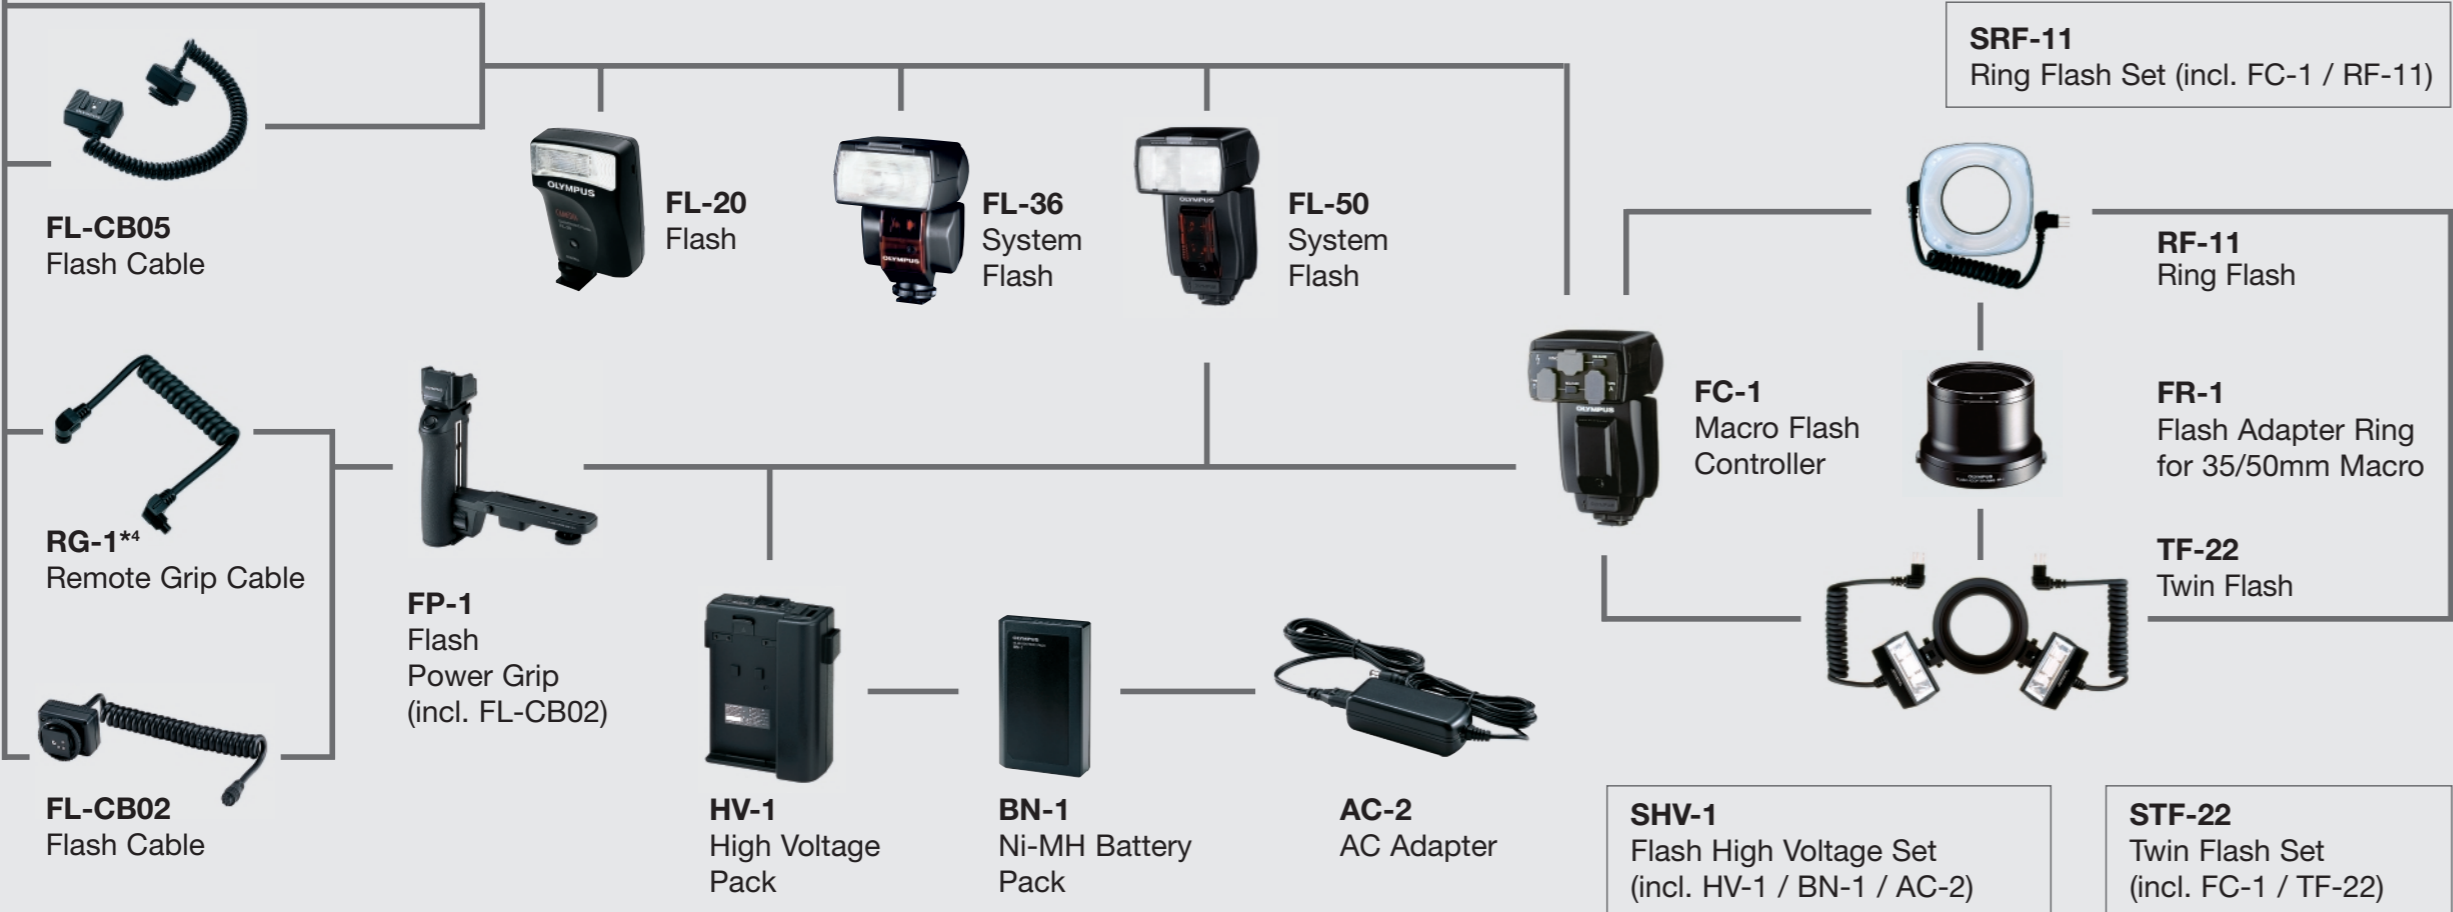

**EP-1**  
Eyecup  
for E-1

**EP-2**  
Eyecup  
for E-1

**EP-5**  
Big Eyecup  
for E-300/500

**EP-6**  
Big Eyecup  
for E-300/500

**FS-1 / 2**  
FocusingScreen  
for E-1

**E-System Bag**

**System Bag Compact**

**RM-1**  
Remote Control

**RM-CB1\*3**  
Remote Cable

\*3 not for E-500, E-300 with HLD-3

**PT-E01**  
Underwater Case  
(only for E-300)

Hot Shoe

\*4 E-1, E-300 with HLD-3, E-500 no release via FP-1